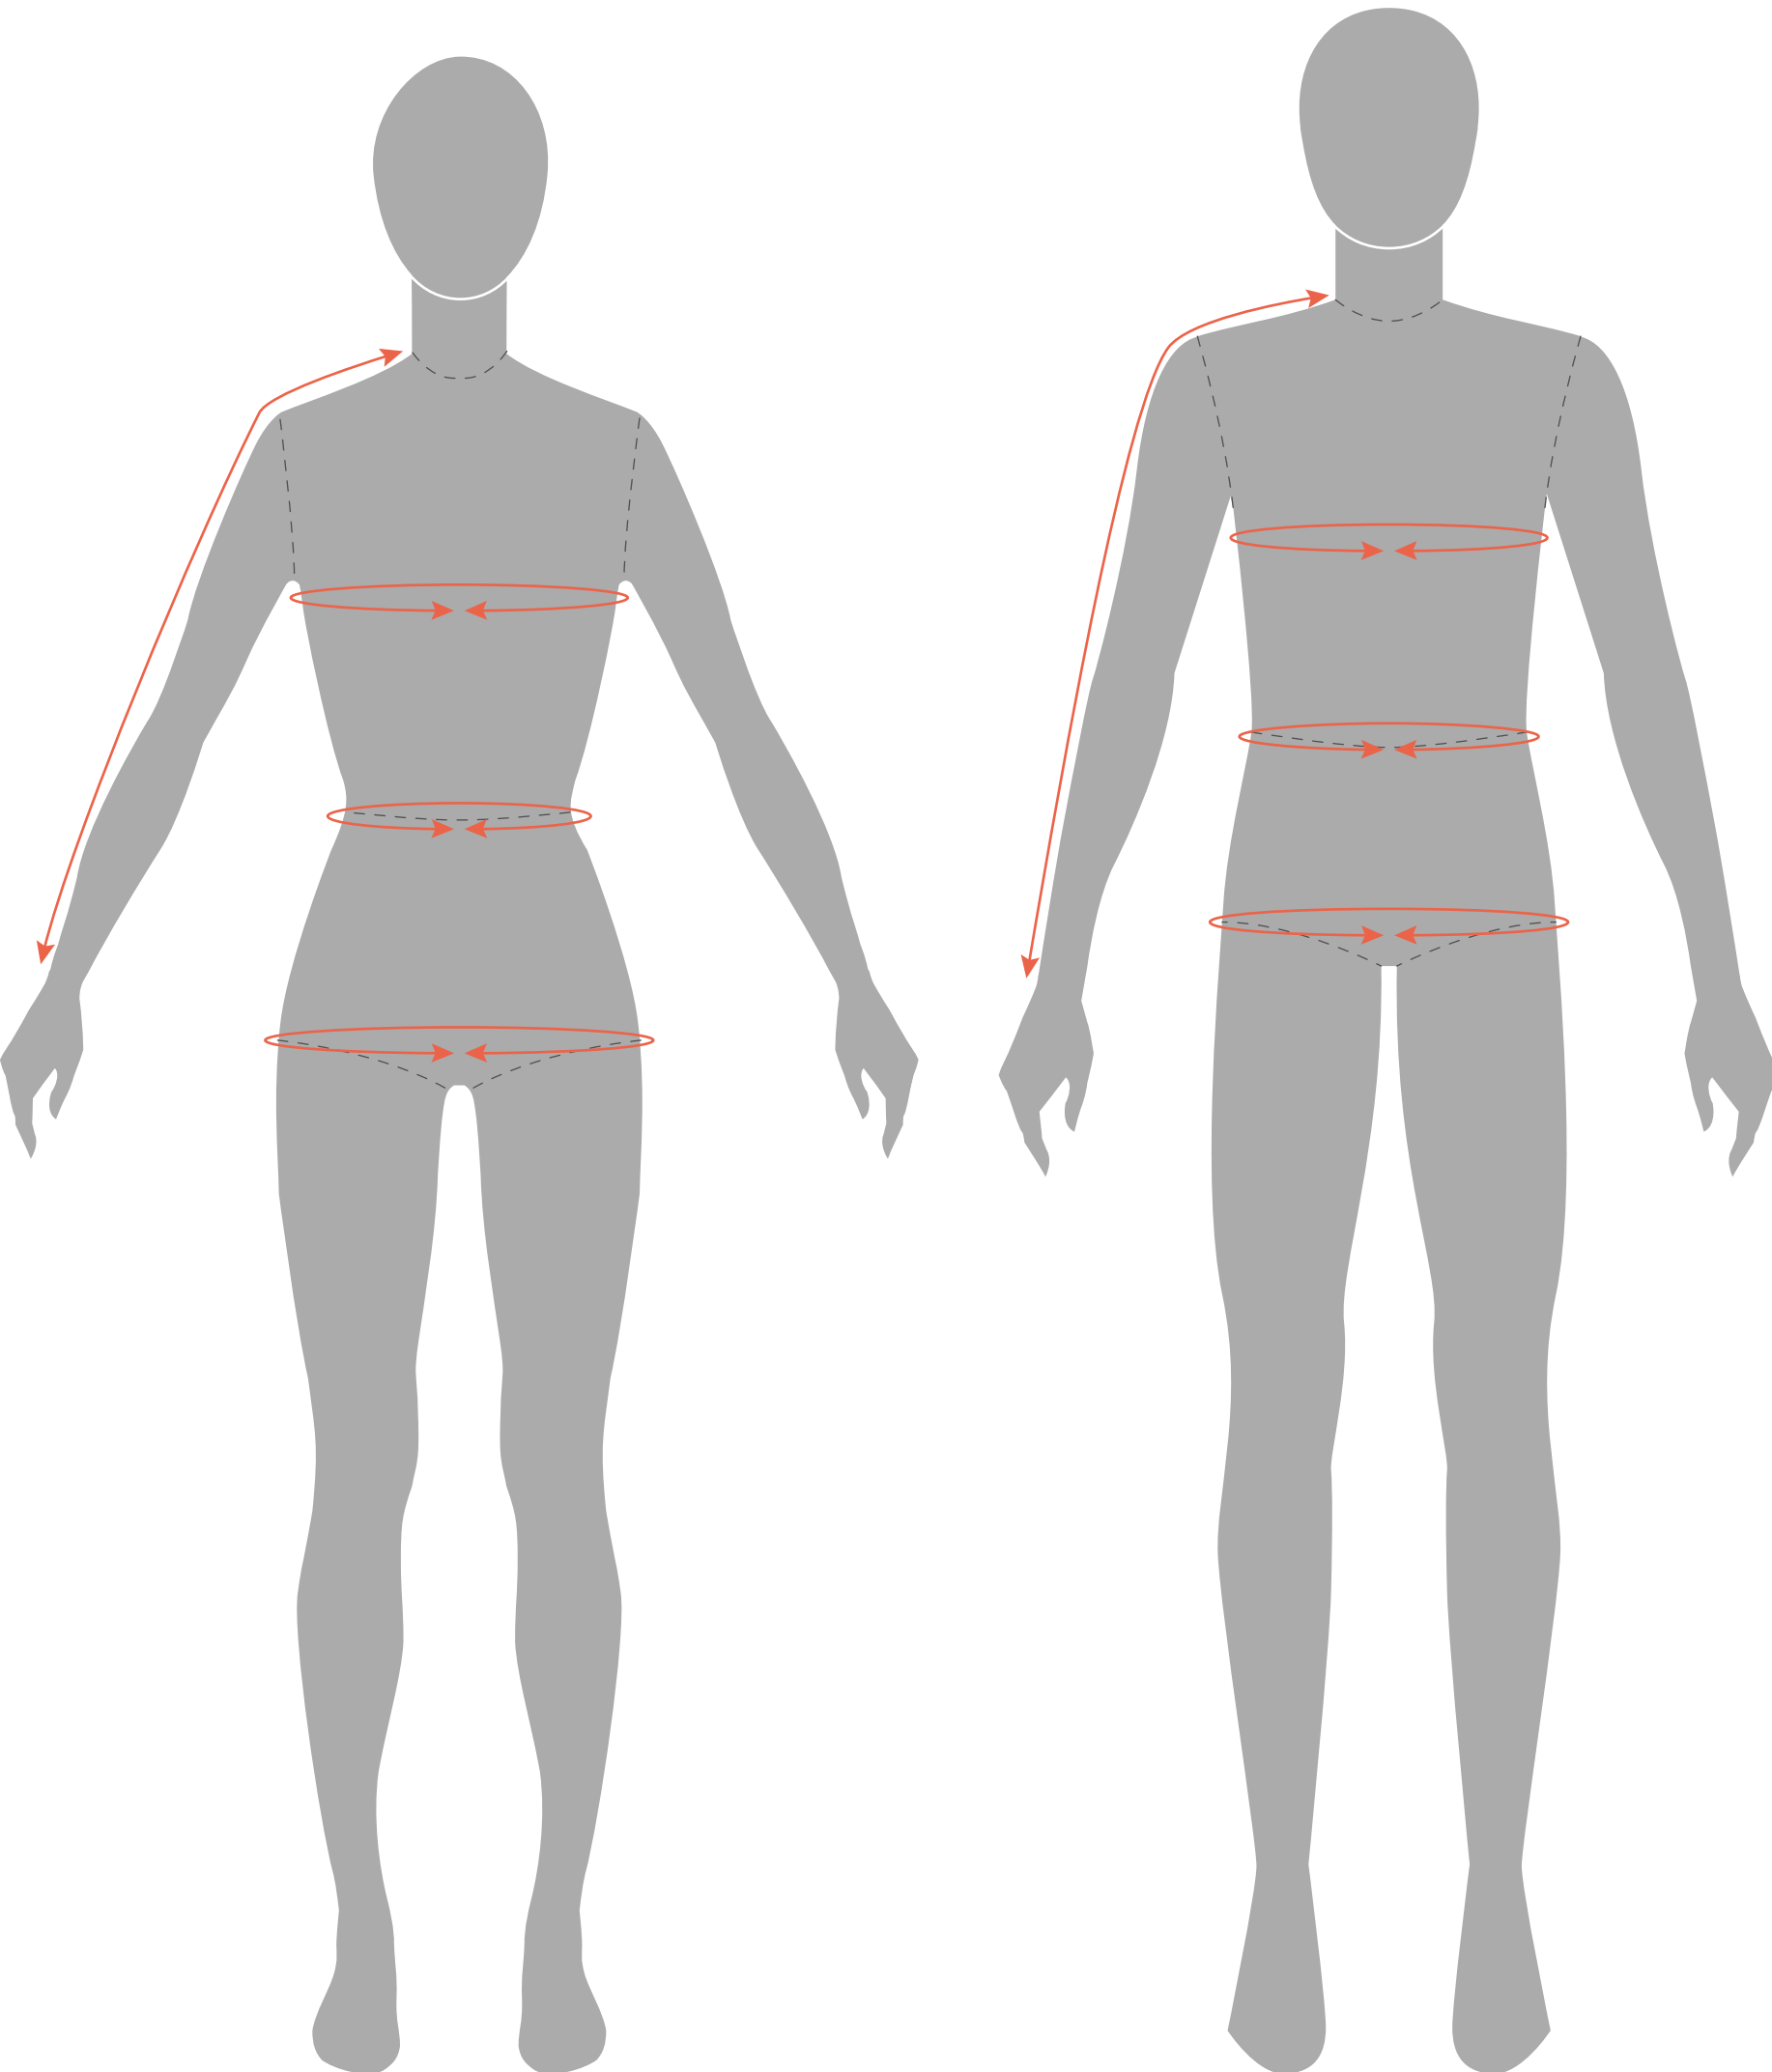

## WOMEN'S LAB COAT

SIZE	XS	S	M	L	XL	2XL	3XL	4XL
TOTAL LENGTH	33	33.5	34	34.5	35	35.25	35.5	35.75
BUST	34	36	38	41	44	46	49	51
WAIST	31	33	35	37	41	43	45	49
HIP	36	38	40	43	46	48	50	53
SLEEVE LENGTH	30	30.5	31	31	31	31	31	31.5

ALL MEASUREMENTS ARE IN INCHES

AMOR ♥ SUI

## MEN'S LAB COAT

SIZE	XS	S	M	L	XL	2XL	3XL	4XL
TOTAL LENGTH	35	36	36.5	37	38	39	39.5	40
CHEST	38	40	42	46	50	53	56	59
WAIST	37	39	41	45	48	52	55	58
HIP	38	41	43	47	51	54	57	60
SLEEVE LENGTH	31	31	31.5	32	32	32	33	33

# HOW TO MEASURE

SLEEVE LENGTH: MEASURE FROM BASE OF THE NECK TO THE WRIST BONE

CHEST: MEASURE THE CIRCUMFERENCE UNDER THE ARM

WAIST: MEASURE AT THE NATURAL BEND, WHERE THE WAIST IS THE SMALLEST

HIP: MEASURE AT THE WIDEST PART OF THE HIP